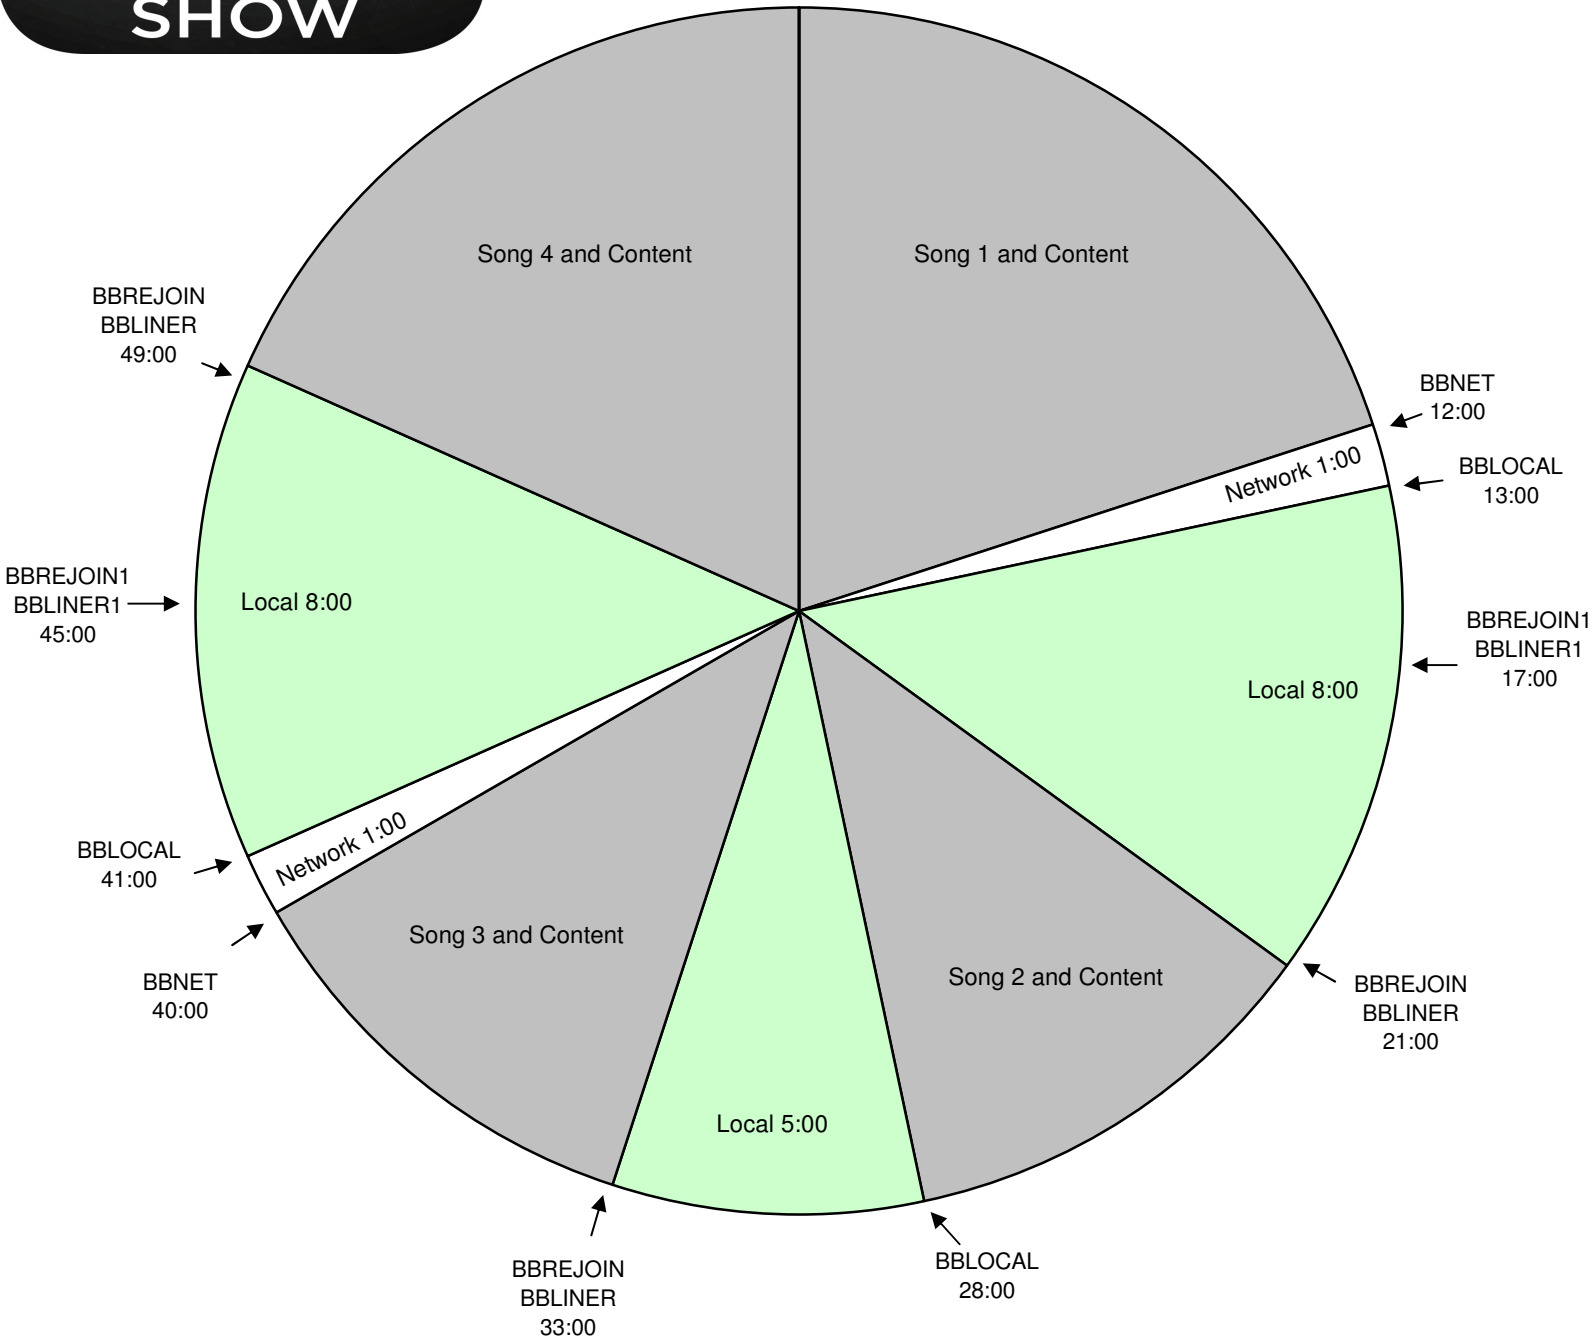

THE BOBBY BONES SHOW

The Bobby Bones Show
 Effective Feb.18th 2013
 Premiere XDS PRO4-P Satellite
 Hour 3
 Monday - Friday
 8am - 9am Eastern
 7am - 8am CENTRAL LIVE
 5am - 6am Pacific

BBTOH
00:00

All Breaks Float! TOH & BBLINER Also Float!

Program is live for 5 hours starting at 6am Eastern. Central and Western time zones are welcome to air 5 hours, starting at 5am local time.

Network will program music and talk during the content segments. Stations are welcome to schedule additional songs in the 8 minute local segments

BBLOCAL - Fires local breaks. All breaks float.

BBLINER - Floats. Fires locally voiced short show ID - must be exactly 5 second, dry voice

BBLINER1 - Fires locally voiced short show ID - must be exactly 5 second, dry voice

BBREJOIN - Joins the show

BBREJOIN1 - Optional rejoin for 4 minute local breaks.

BBTOH - Floats. Fires locally produced top of hour ID - network will go silent for :15

BBCONTEST - For Clear Channel Stations Contesting